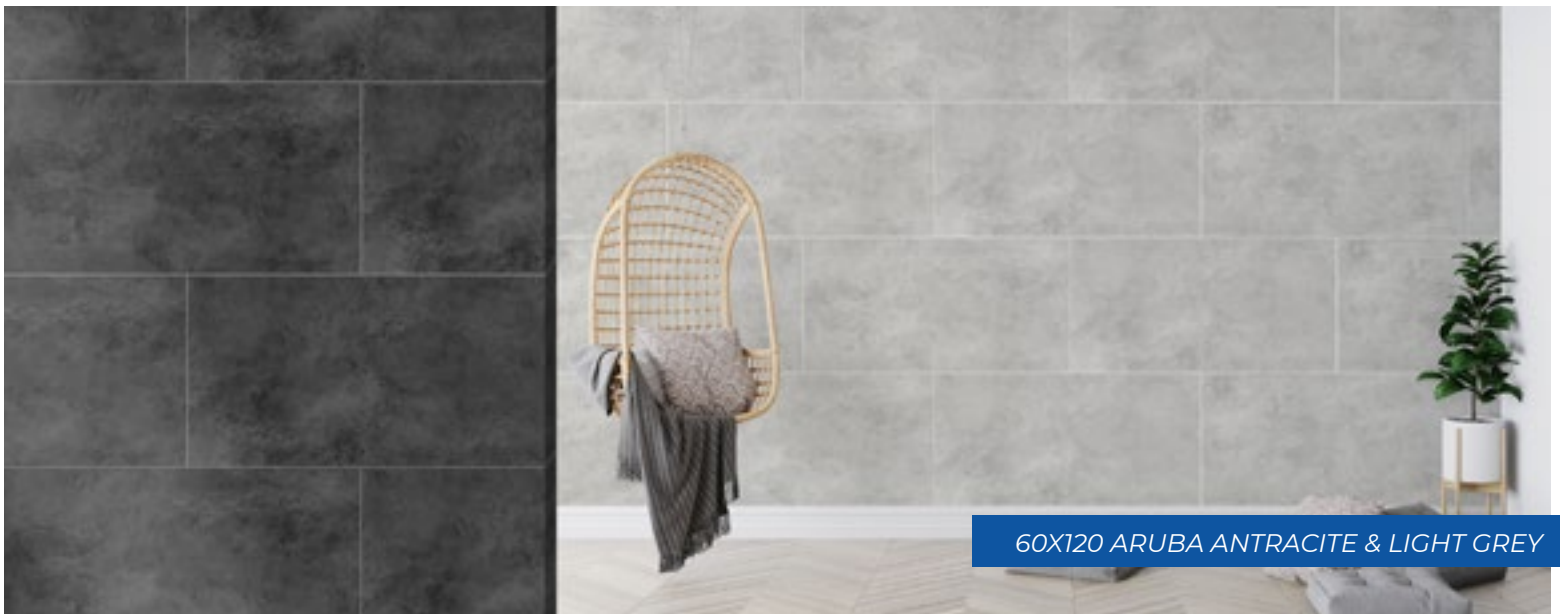

60X120 ARUBA ANTRACITE & LIGHT GREY