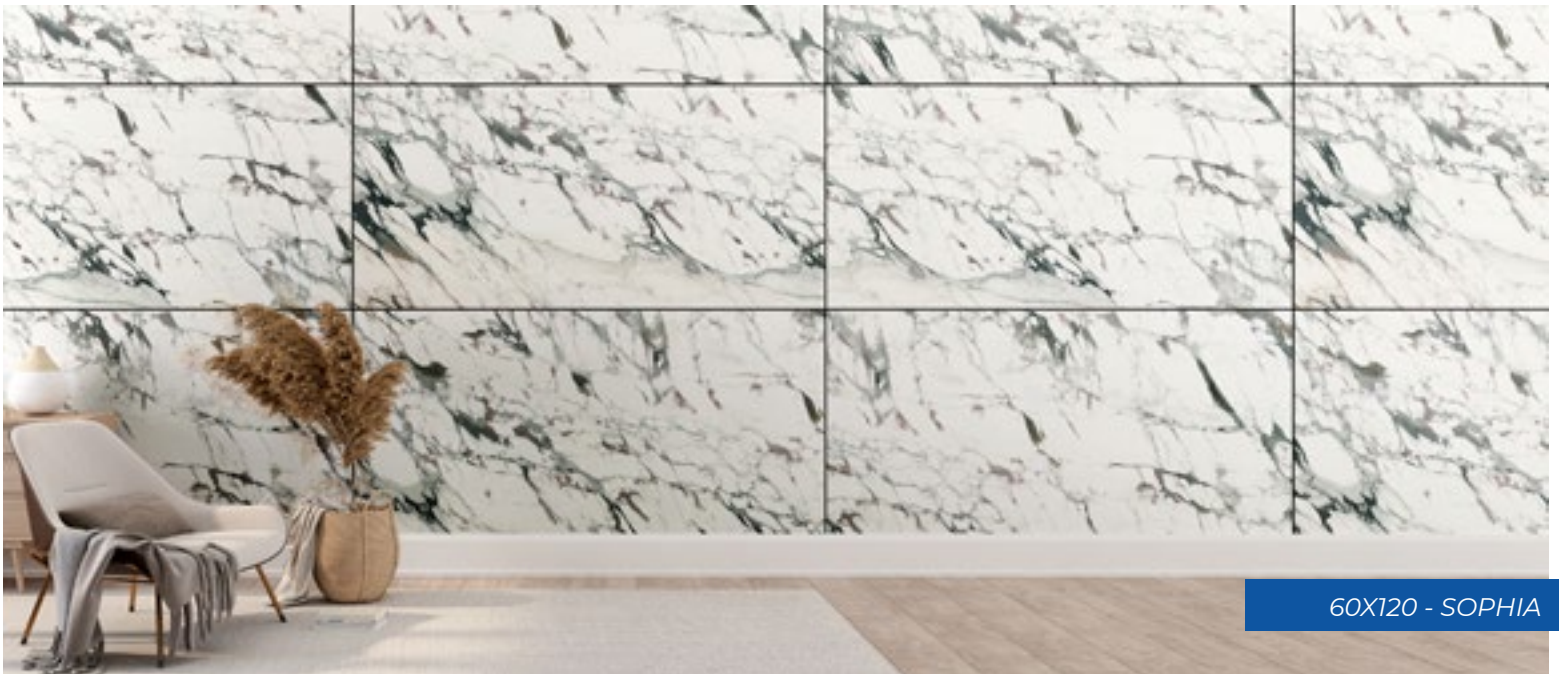

60X60

SOHO OAK
(MAT)(RECTIFIED)(MAT EFFECT)

30X60

60X120 - SOHO OAK & JOY CALACATTA

SOPHIA - 60X120cm / 24"x48"

SOPHIA
(FULL LAPPATO)(RECTIFIED)

60X120

60X120 - SOPHIA