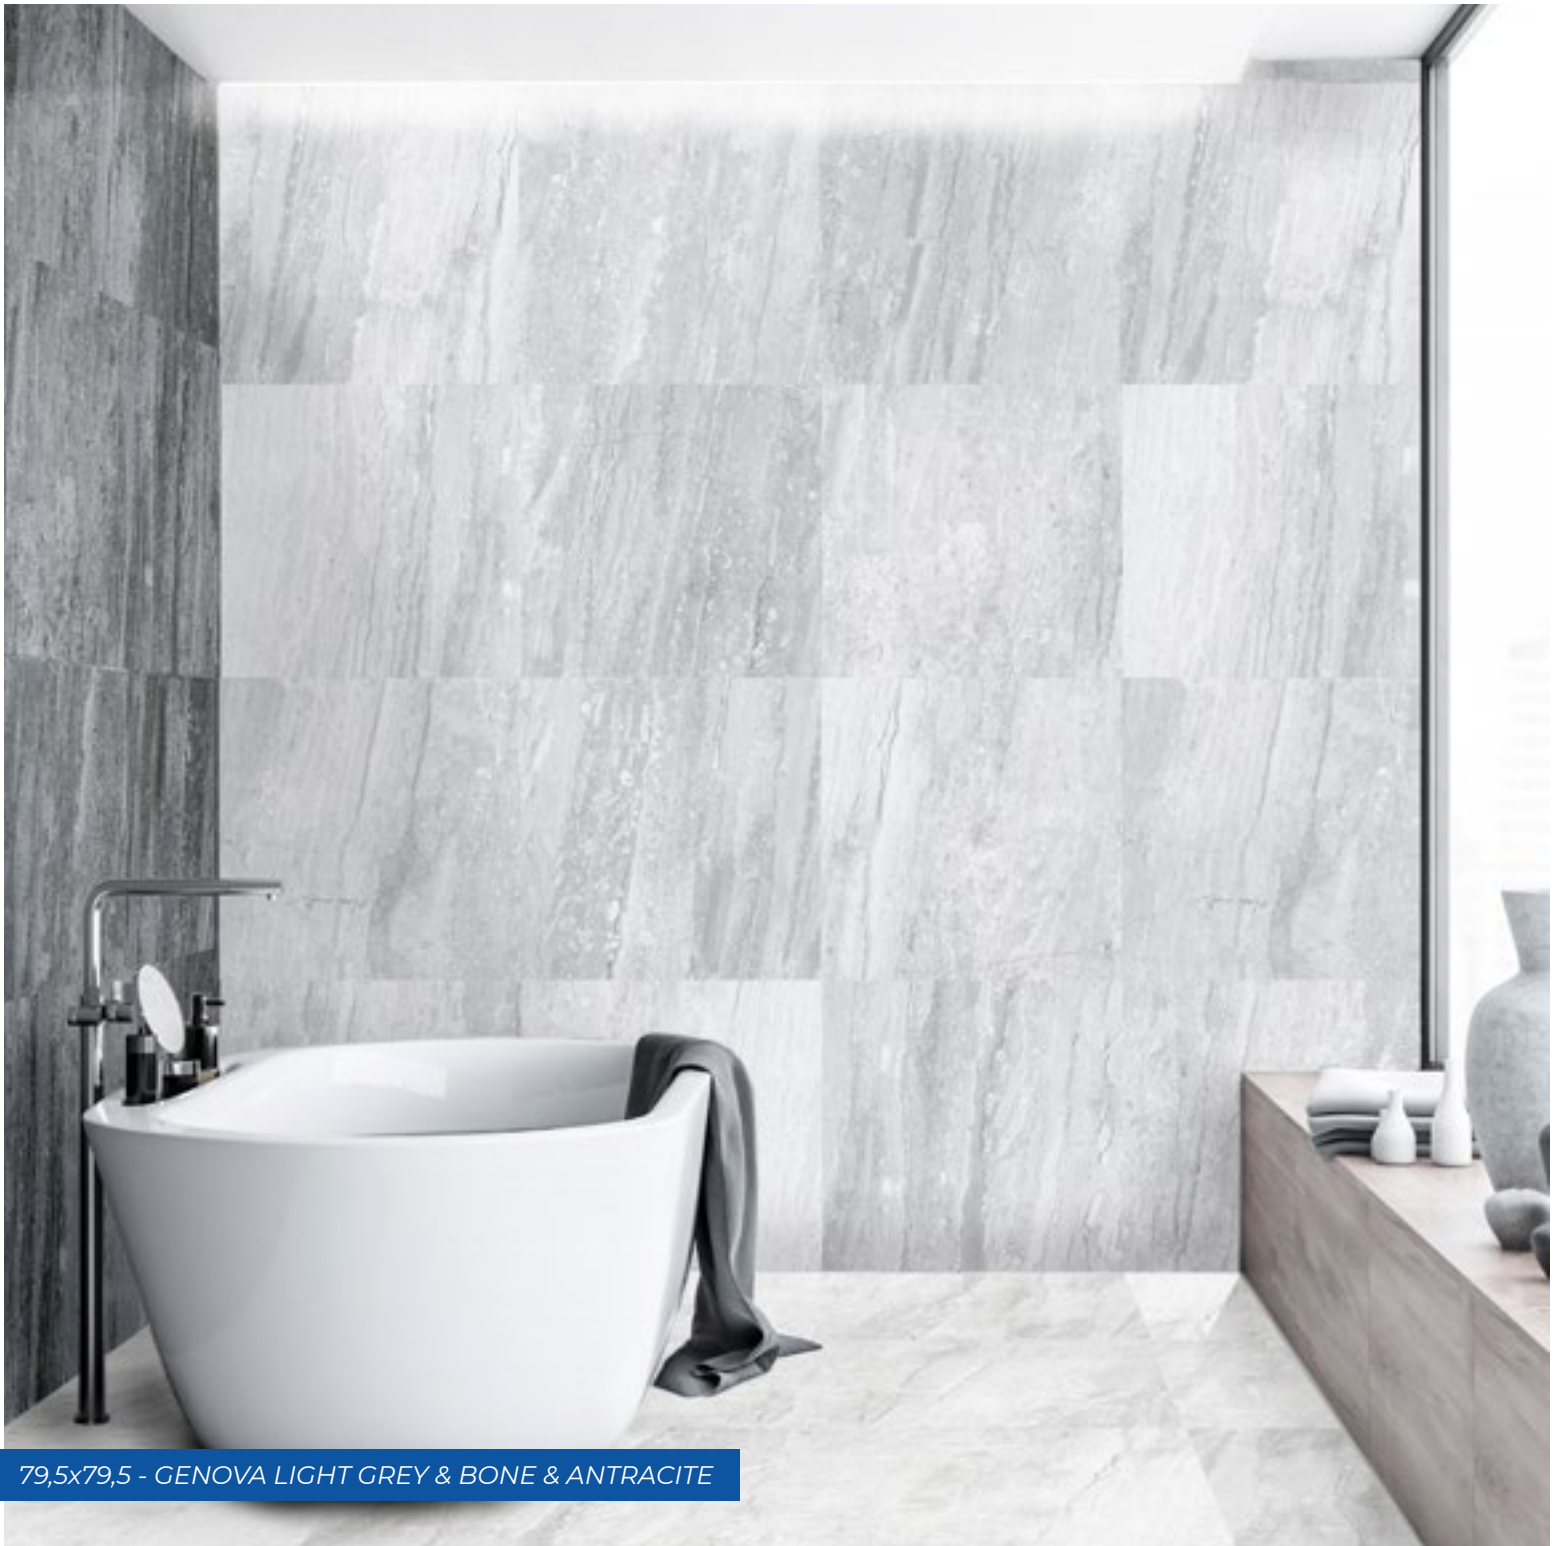

79,5x79,5 - GENOVA LIGHT GREY & BONE & ANTRACITE