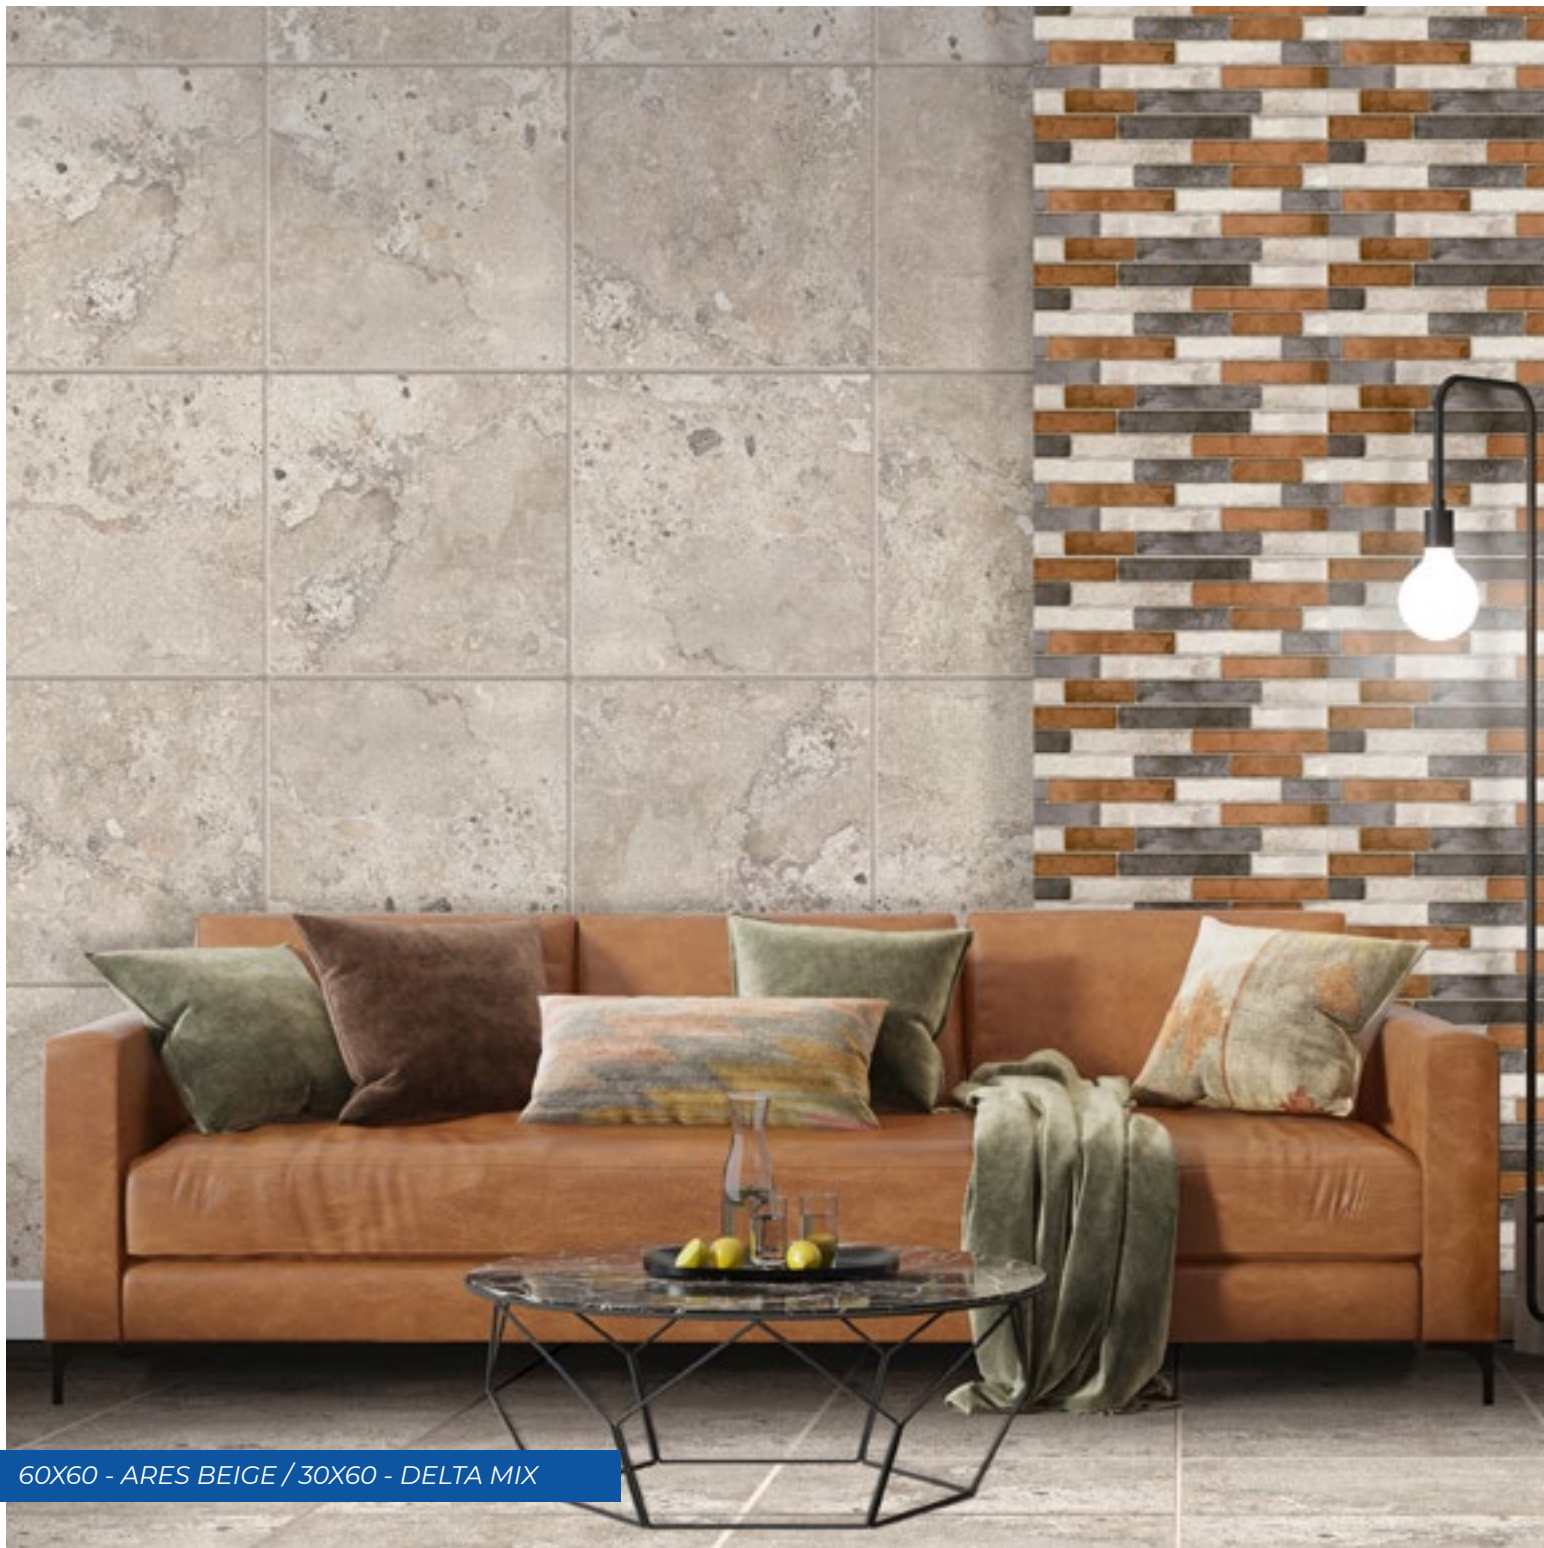

60X60

ARABESCO
(MAT)(RECTIFIED)(GLOSSY EFFECT)

30X60

ARABESCO BOOKMATCH

60X120

60X60 - ARES BEIGE / 30X60 - DELTA MIX

ARES WHITE
(MAT)(RECTIFIED)(GLOSSY EFFECT)

60X120