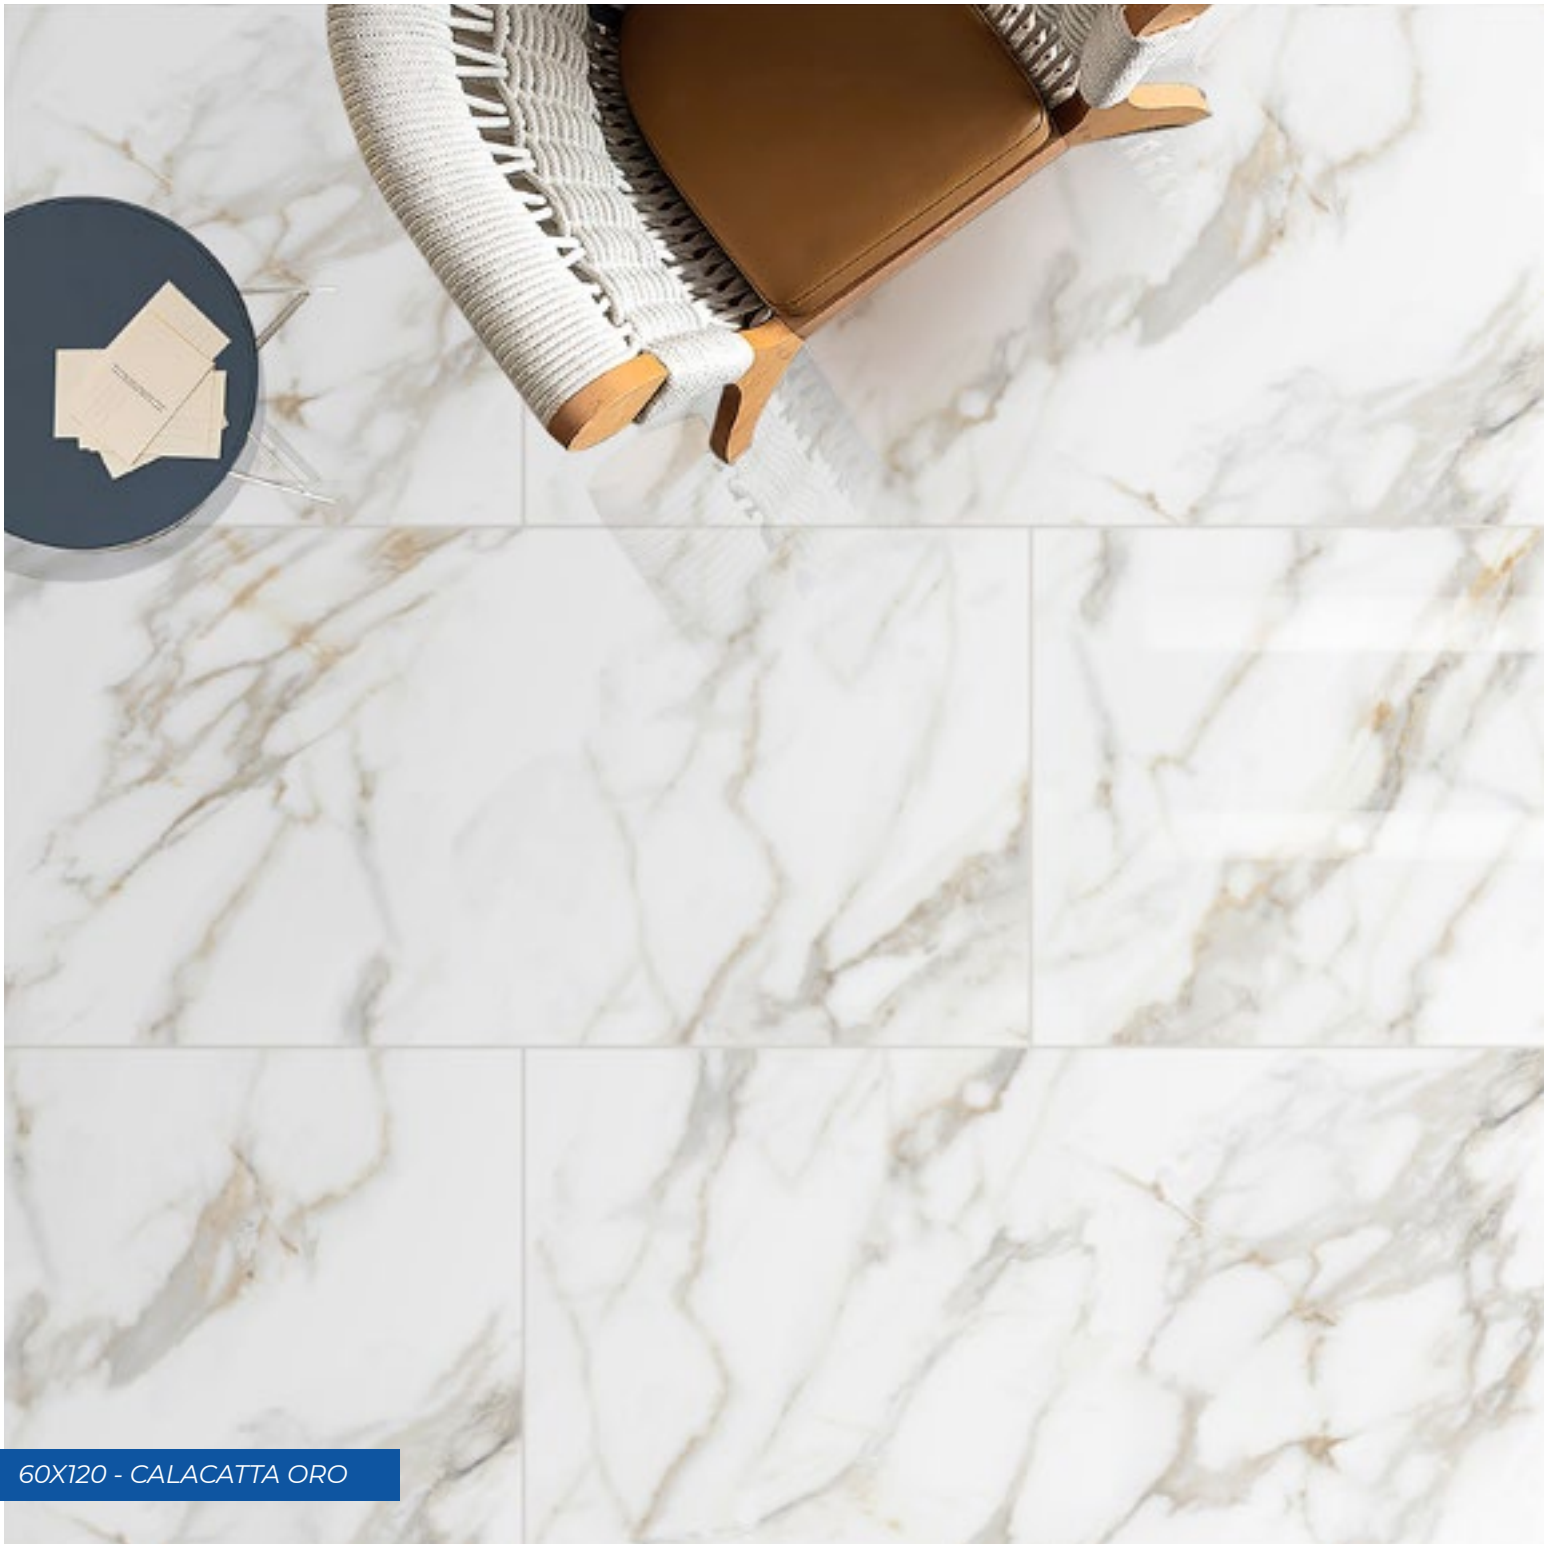

60X120 - CALACATTA ORO