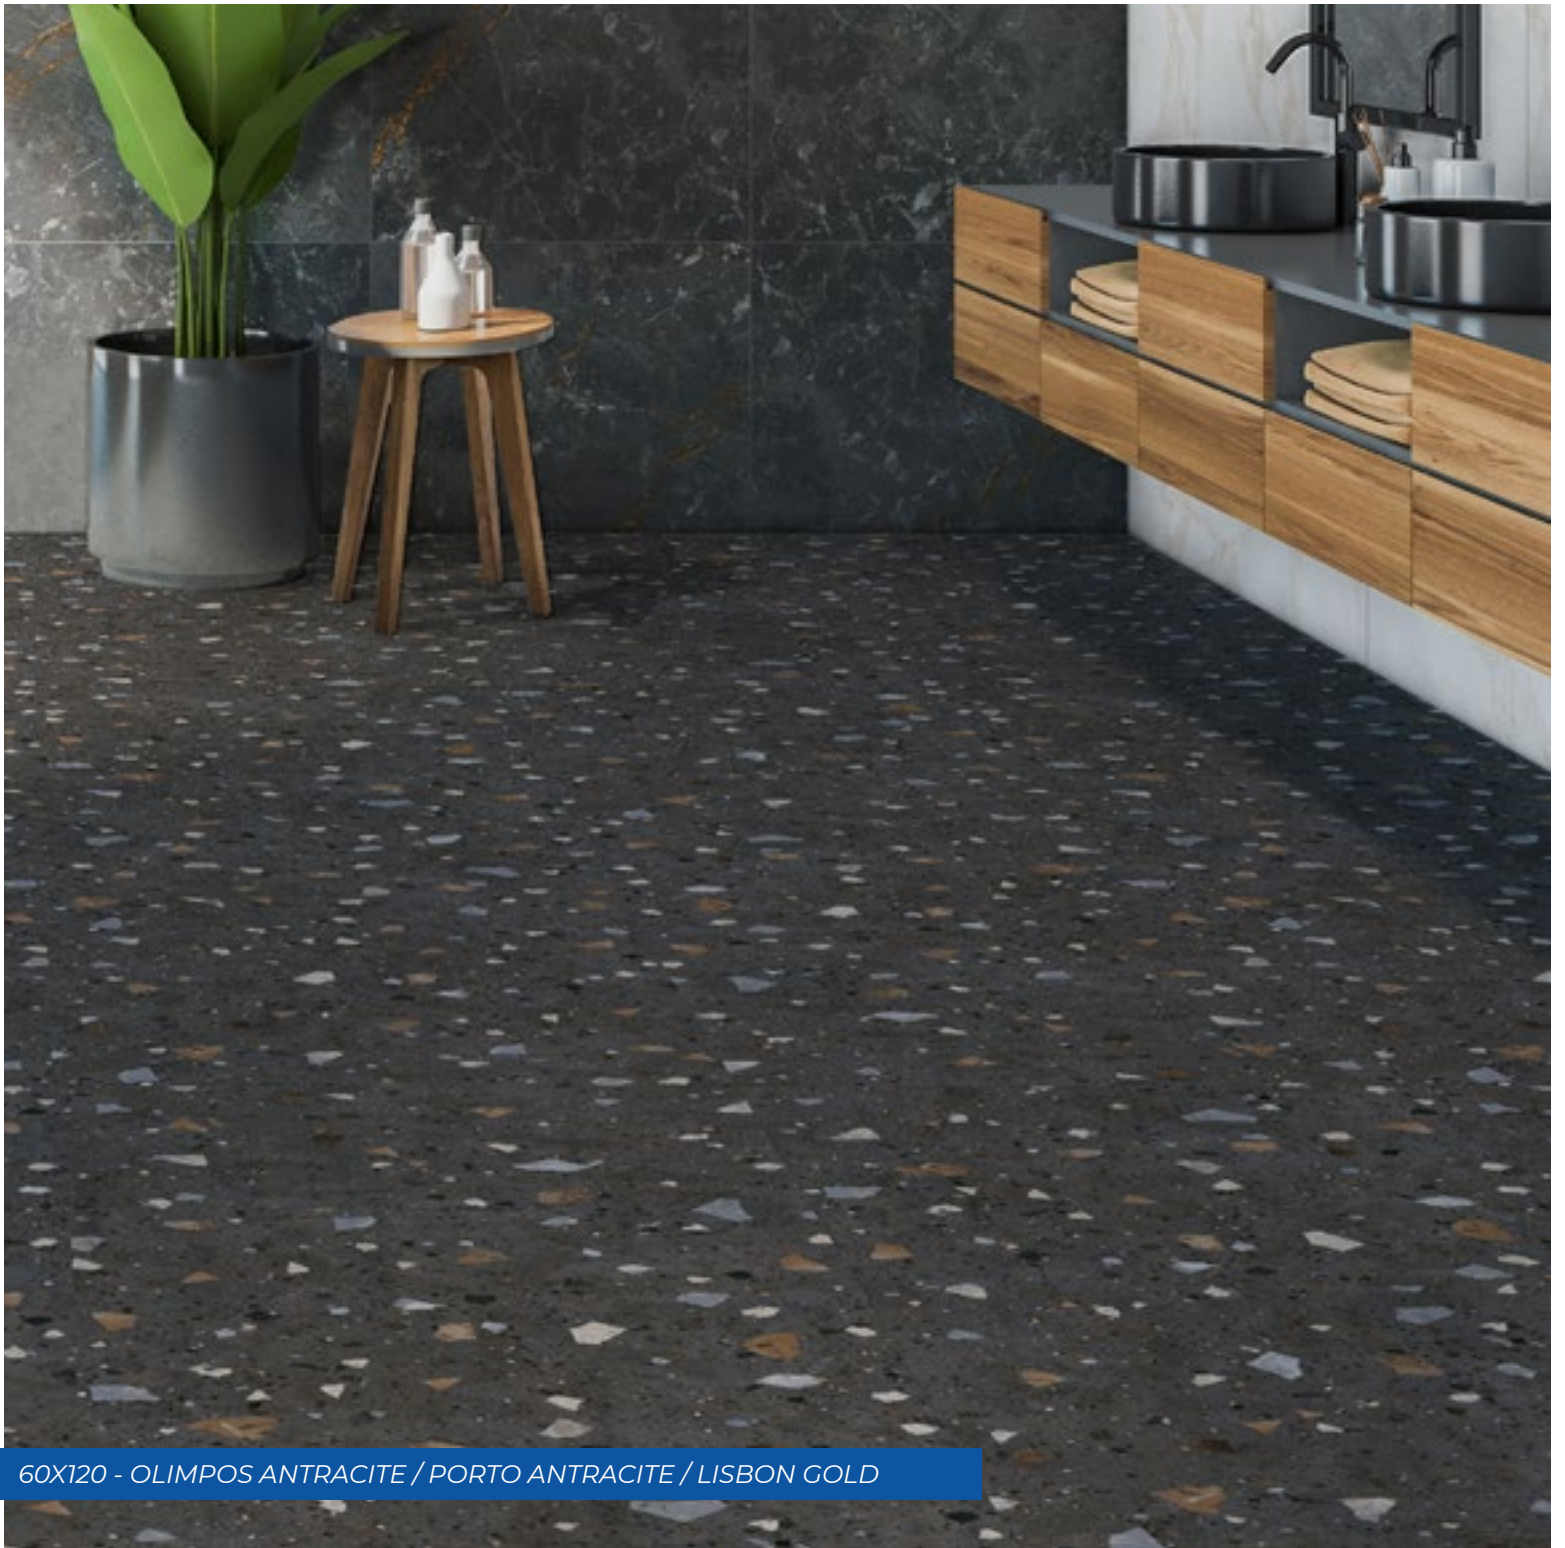

60X120 - OLIMPOS ANTRACITE / PORTO ANTRACITE / LISBON GOLD