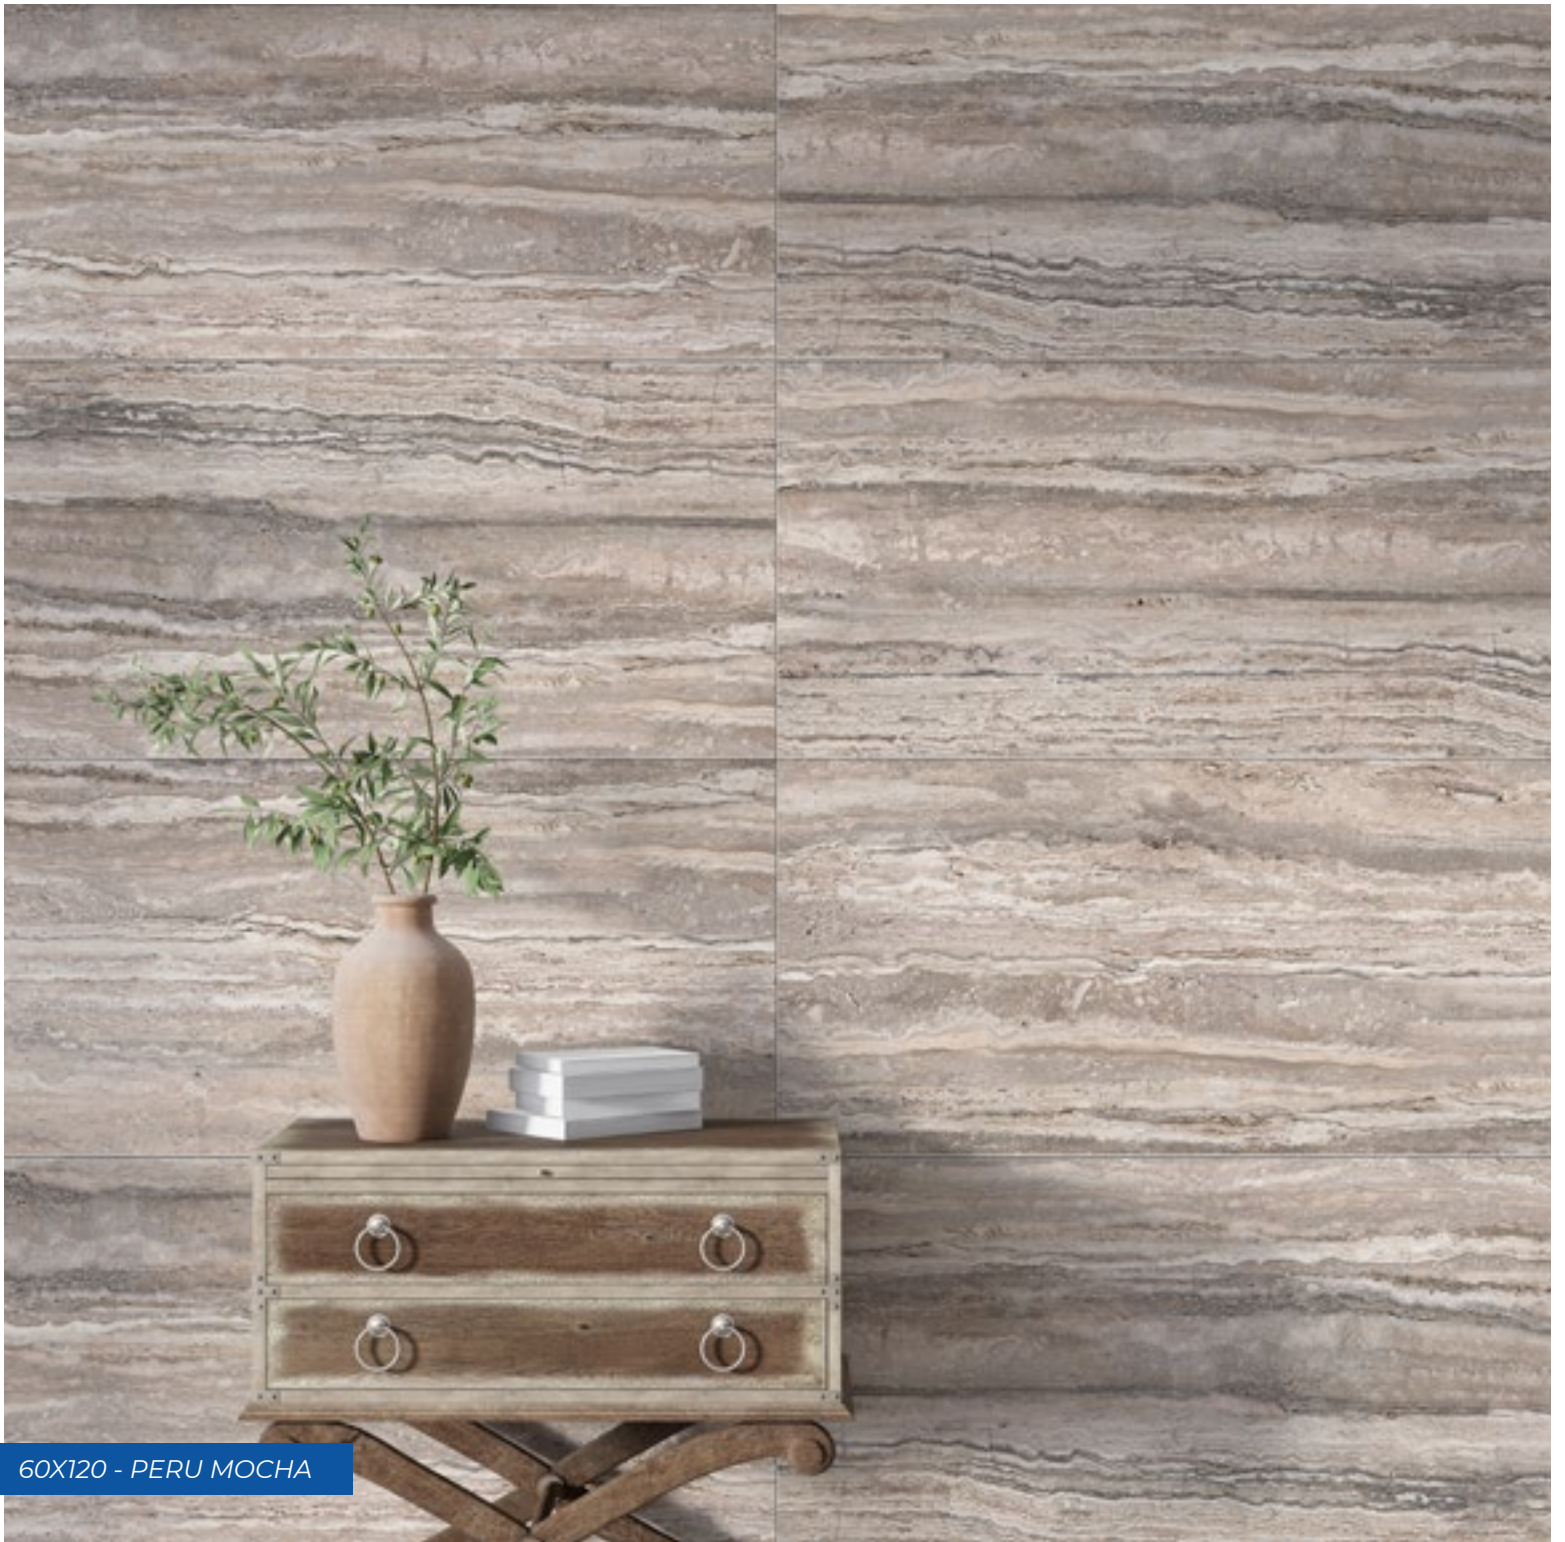

60X120 - PERU MOCHA