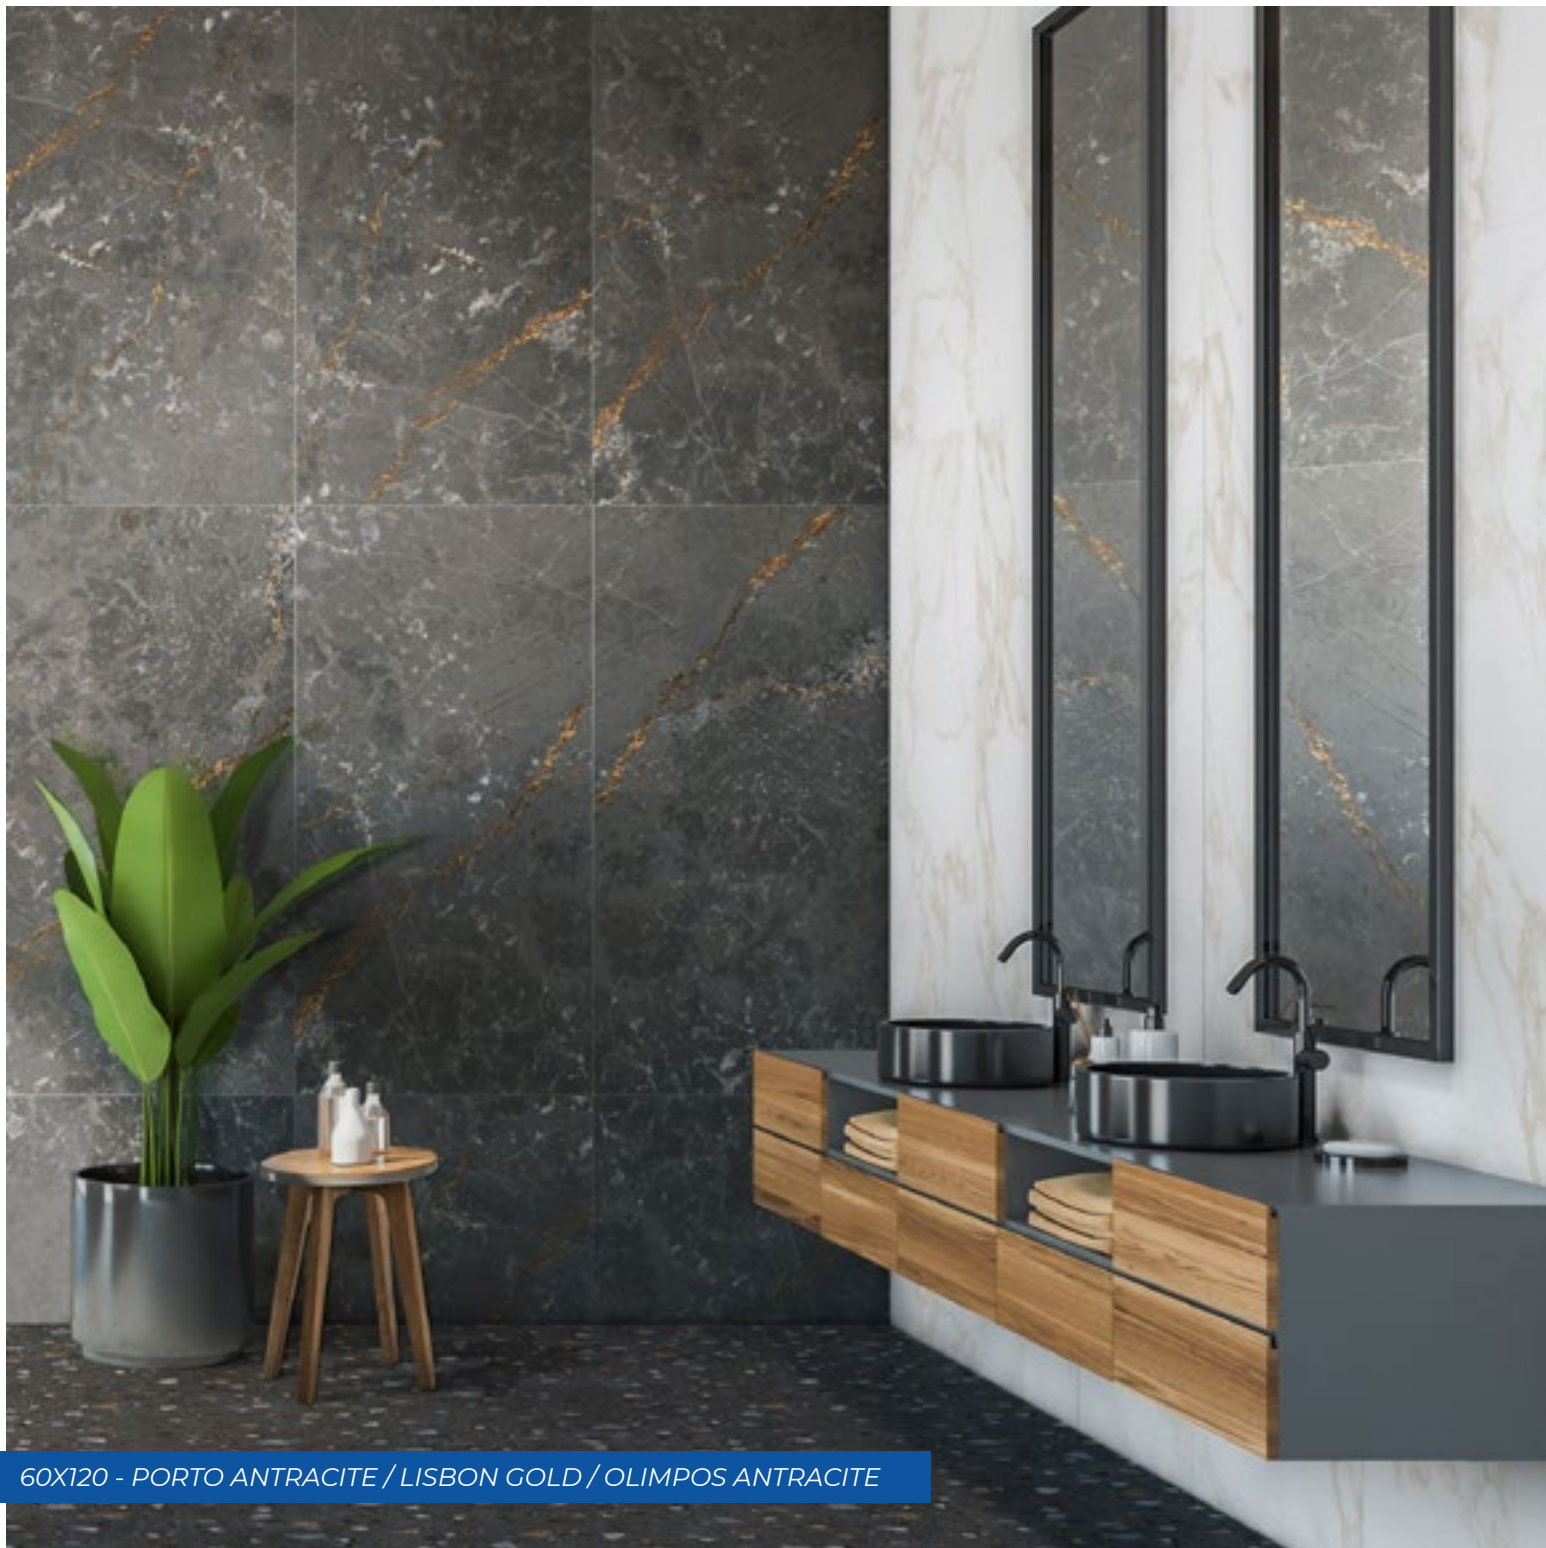

60X120 - PORTO ANTRACITE / LISBON GOLD / OLIMPOS ANTRACITE