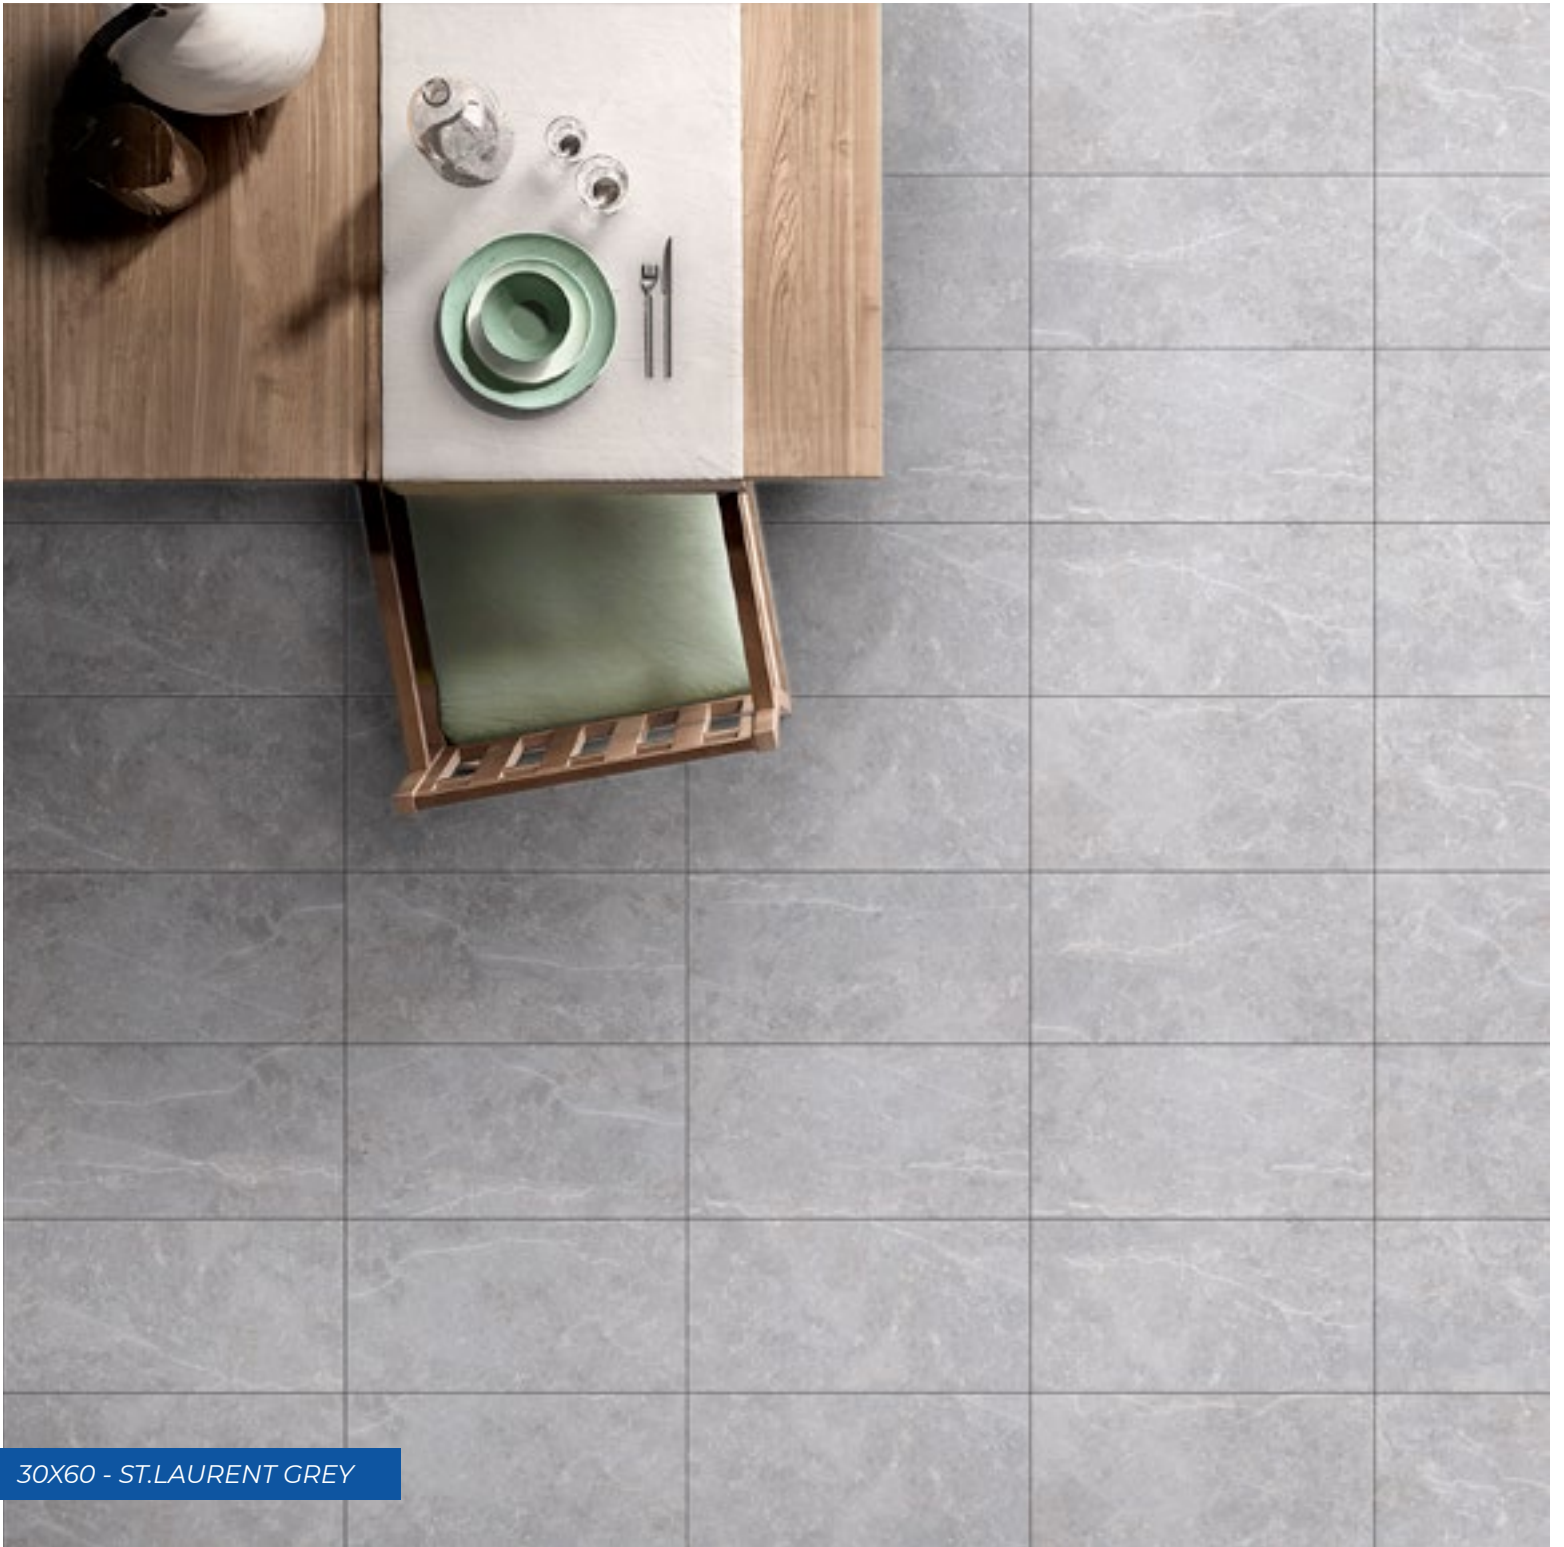

60X60

SOHO OAK
(MAT)(RECTIFIED)(MAT EFFECT)

30X60

60X120 - SOHO OAK & JOY CALACATTA

SOPHIA - 60X120cm / 24"x48"

SOPHIA
(FULL LAPPATO)(RECTIFIED)

60X120

60X120 - SOPHIA